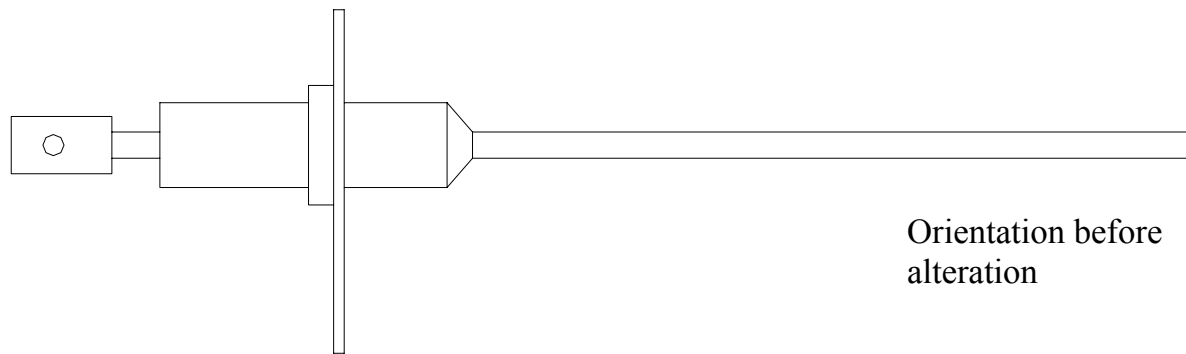

Trinity Flame Sensor
(Fenwal Model 22-10001-062)

Orientation before
alteration

Orientation after
alteration

0.25"