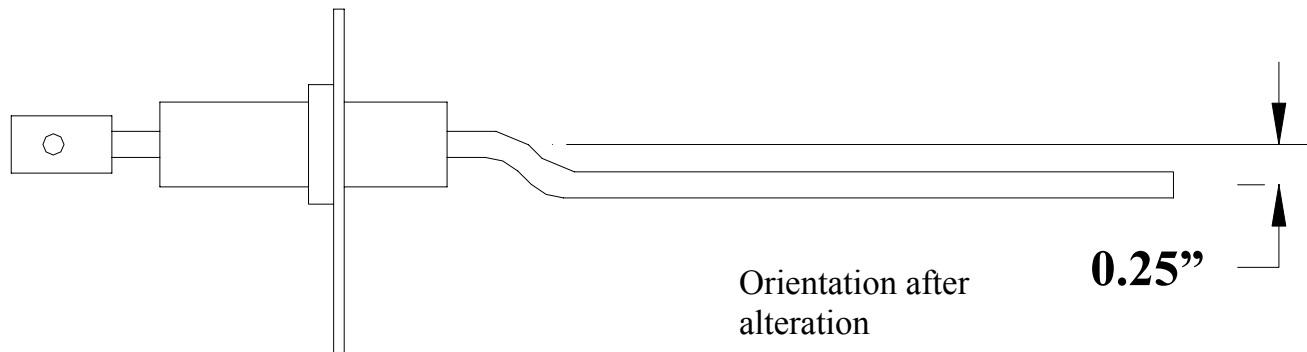

Trinity Flame Sensor
(Fenwal Model 22-10001-062)

Orientation before
alteration

Orientation after
alteration

0.25"