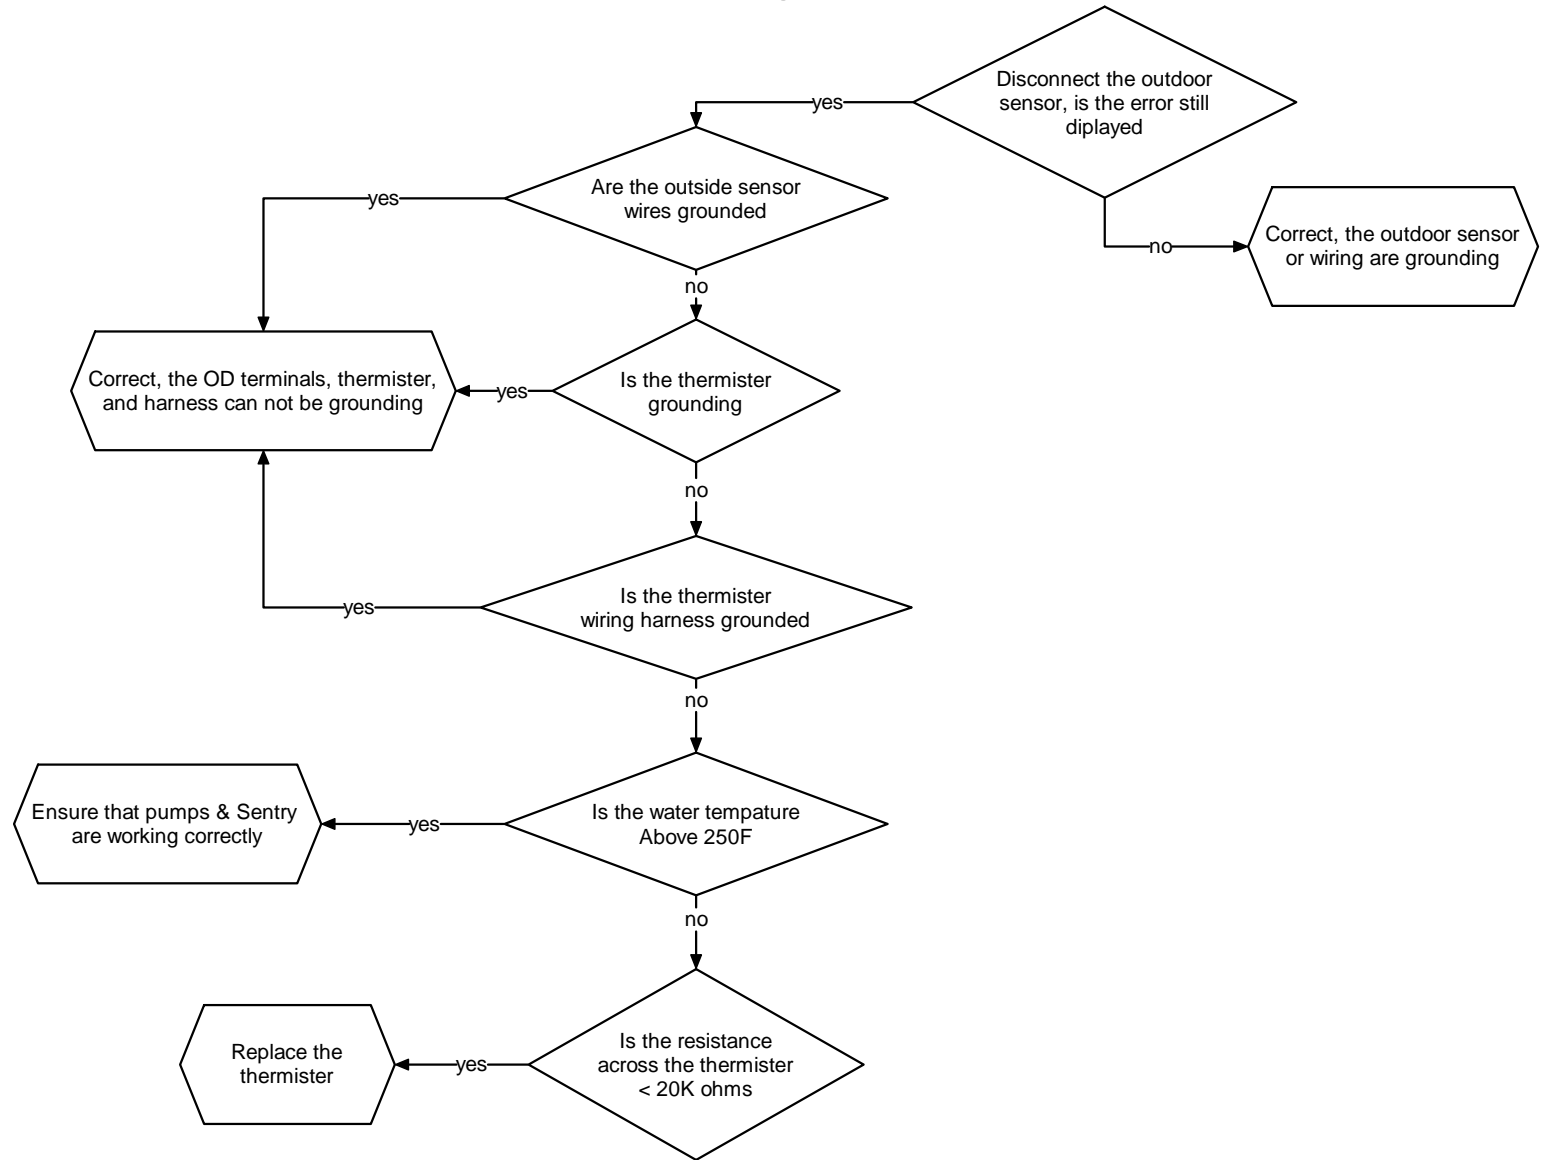

Burner & Sentry LED off

Sentry display Goes Blank

Model : Trinity
Version: T
Sentry : T1.0 to T2.0

Model : Trinity
Version: T
Sentry : T1.0 to T2.0

ER1 & ER2 Sentry

Model : Trinity
Version: T
Sentry : T1.0 to T2.0

ER3 on Sentry

ER5 on Sentry

Model : Trinity
Version: T
Sentry : T1.0 to T2.0

Ignition Sequence Not Activating (No Error)

Model : Trinity
Version: T
Sentry : T1.0 to T2.0

Model : Trinity
Version:T
Sentry : T1.0 toT2.0

Boiler lights rough

Sentry locks up

Model : Trinity
Version:T
Sentry : T1.0 to T2.0