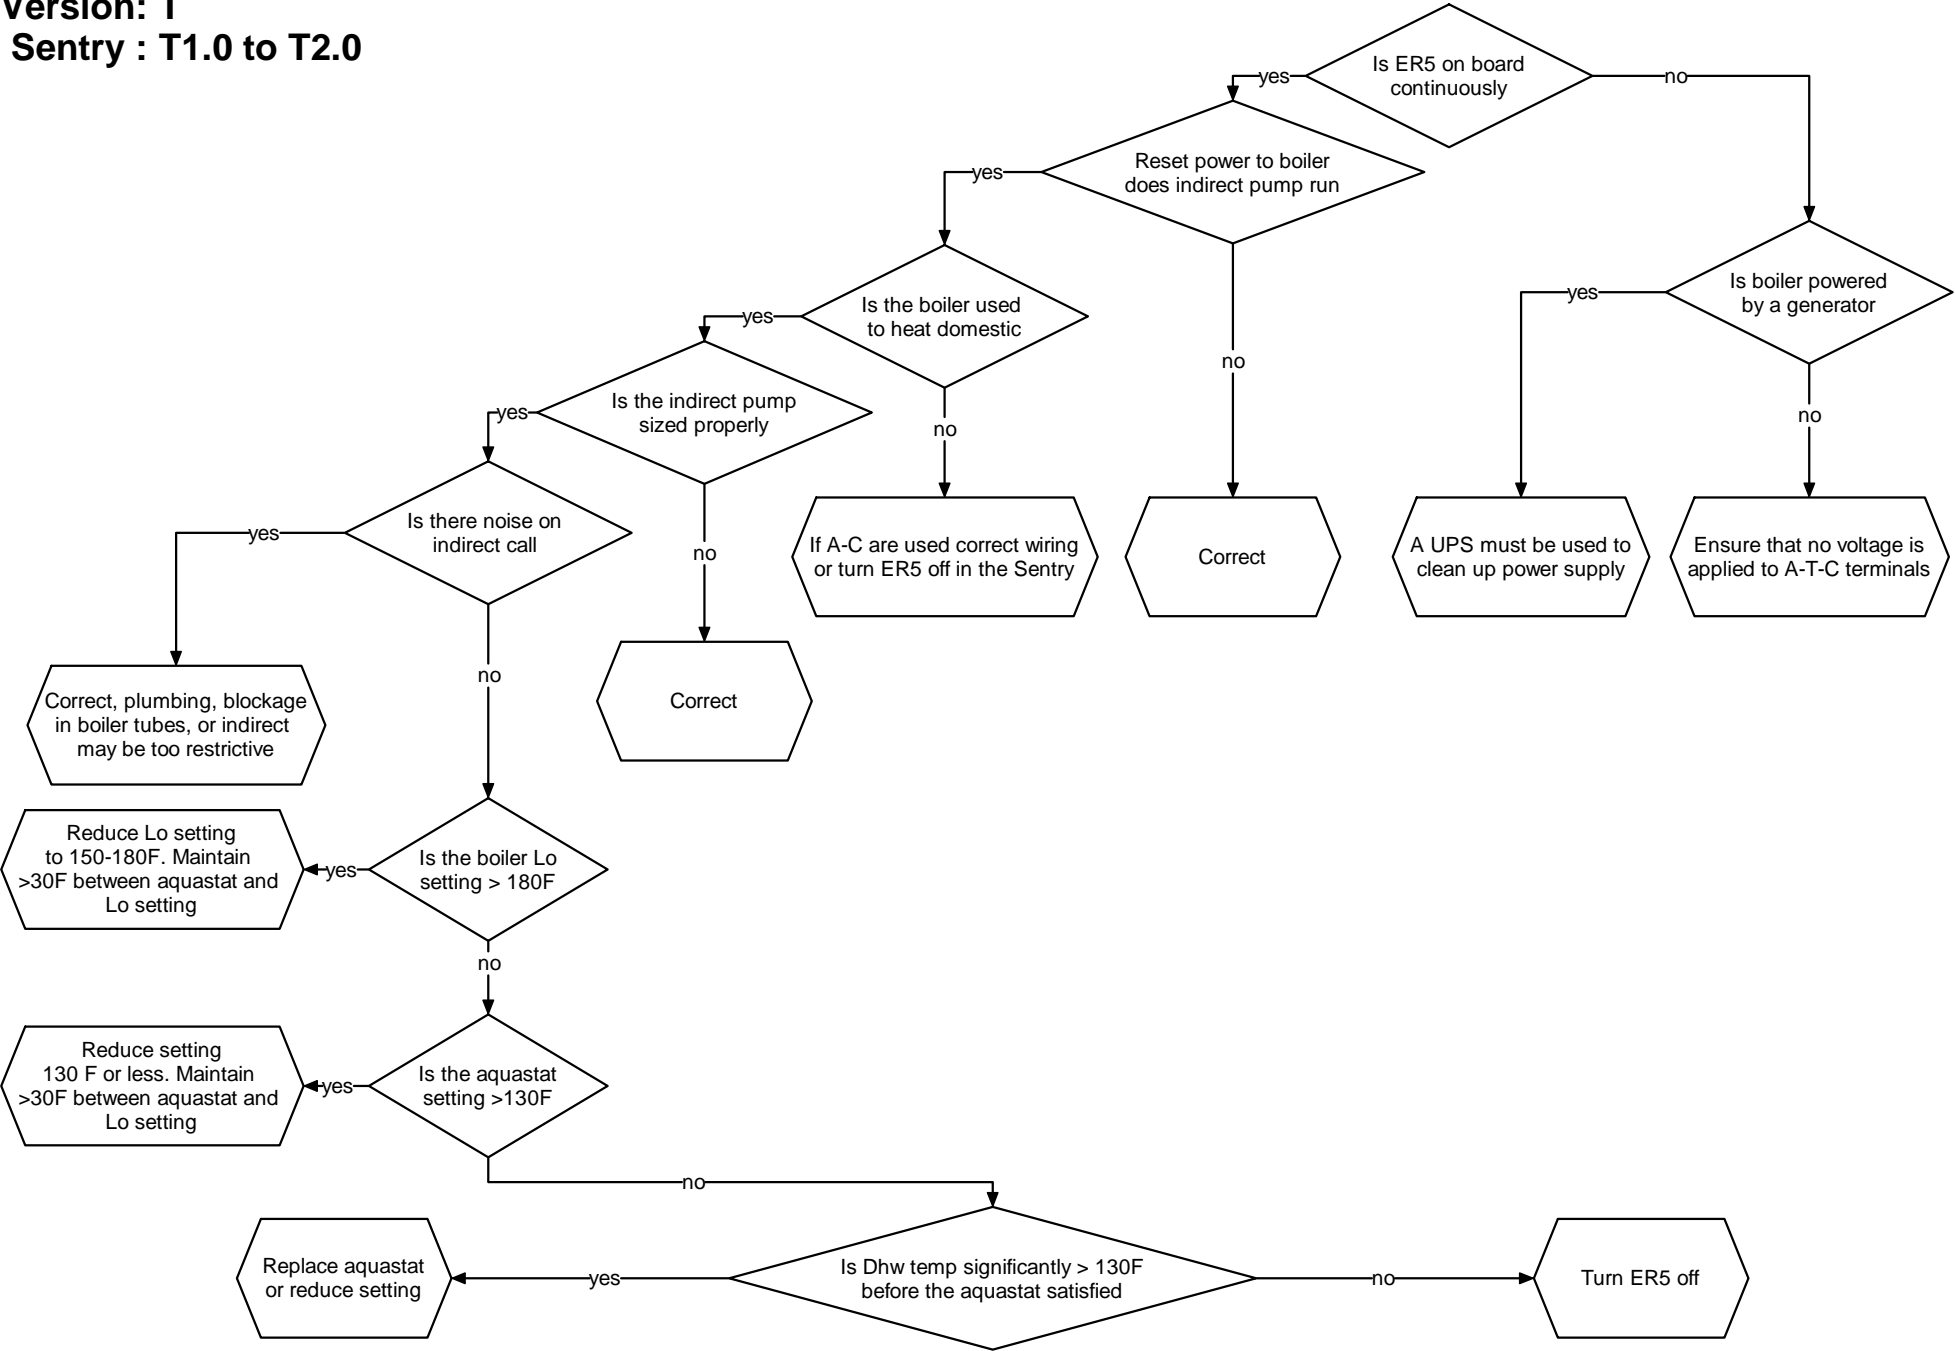

ASC Error on Sentry

Model : Trinity
Version: T
Sentry : T1.0 to T2.0

ASO Error on Sentry

Model : Trinity
Version: T
Sentry : T1.0 to T2.0

Boiler Bangs Or Hisses

Model : Trinity
Version: T
Sentry : T1.0 to T2.0

Burner & Sentry LED off

Sentry display Goes Blank

Model : Trinity
Version: T
Sentry : T1.0 to T2.0

Model : Trinity
Version: T
Sentry : T1.0 to T2.0

ER1 & ER2 Sentry

Model : Trinity
Version: T
Sentry : T1.0 to T2.0

ER3 on Sentry

ER5 on Sentry

Model : Trinity
Version: T
Sentry : T1.0 to T2.0

Ignition Sequence Not Activating (No Error)

Model : Trinity
Version: T
Sentry : T1.0 to T2.0

Model : Trinity
Version:T
Sentry : T1.0 toT2.0

Boiler lights rough

Sentry locks up

Model : Trinity
Version:T
Sentry : T1.0 to T2.0