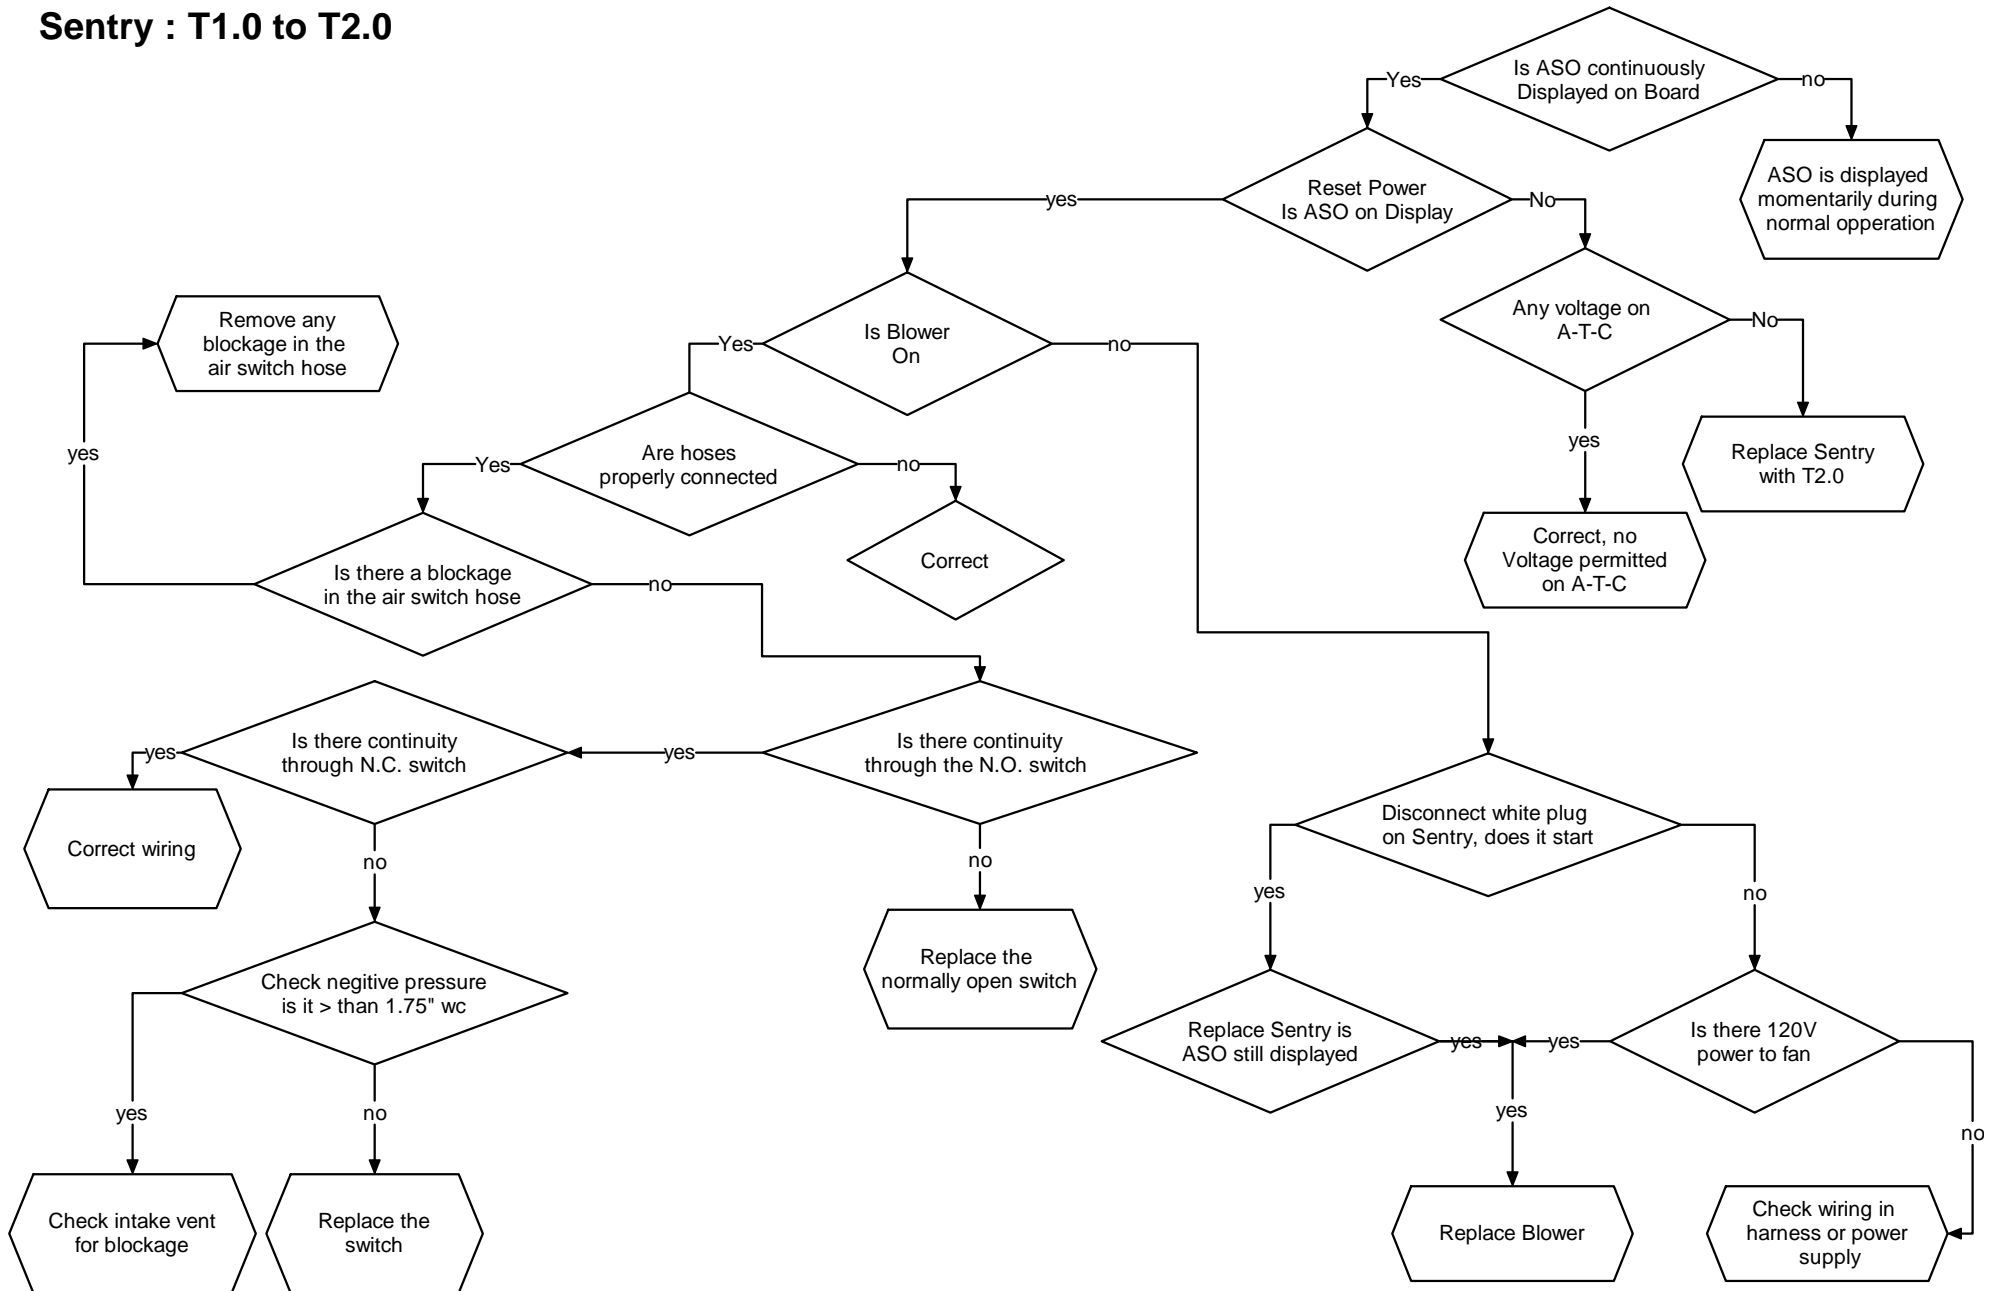

Model : Trinity
Version: T
Sentry : T1.0 to T2.0

ASO Error on Sentry