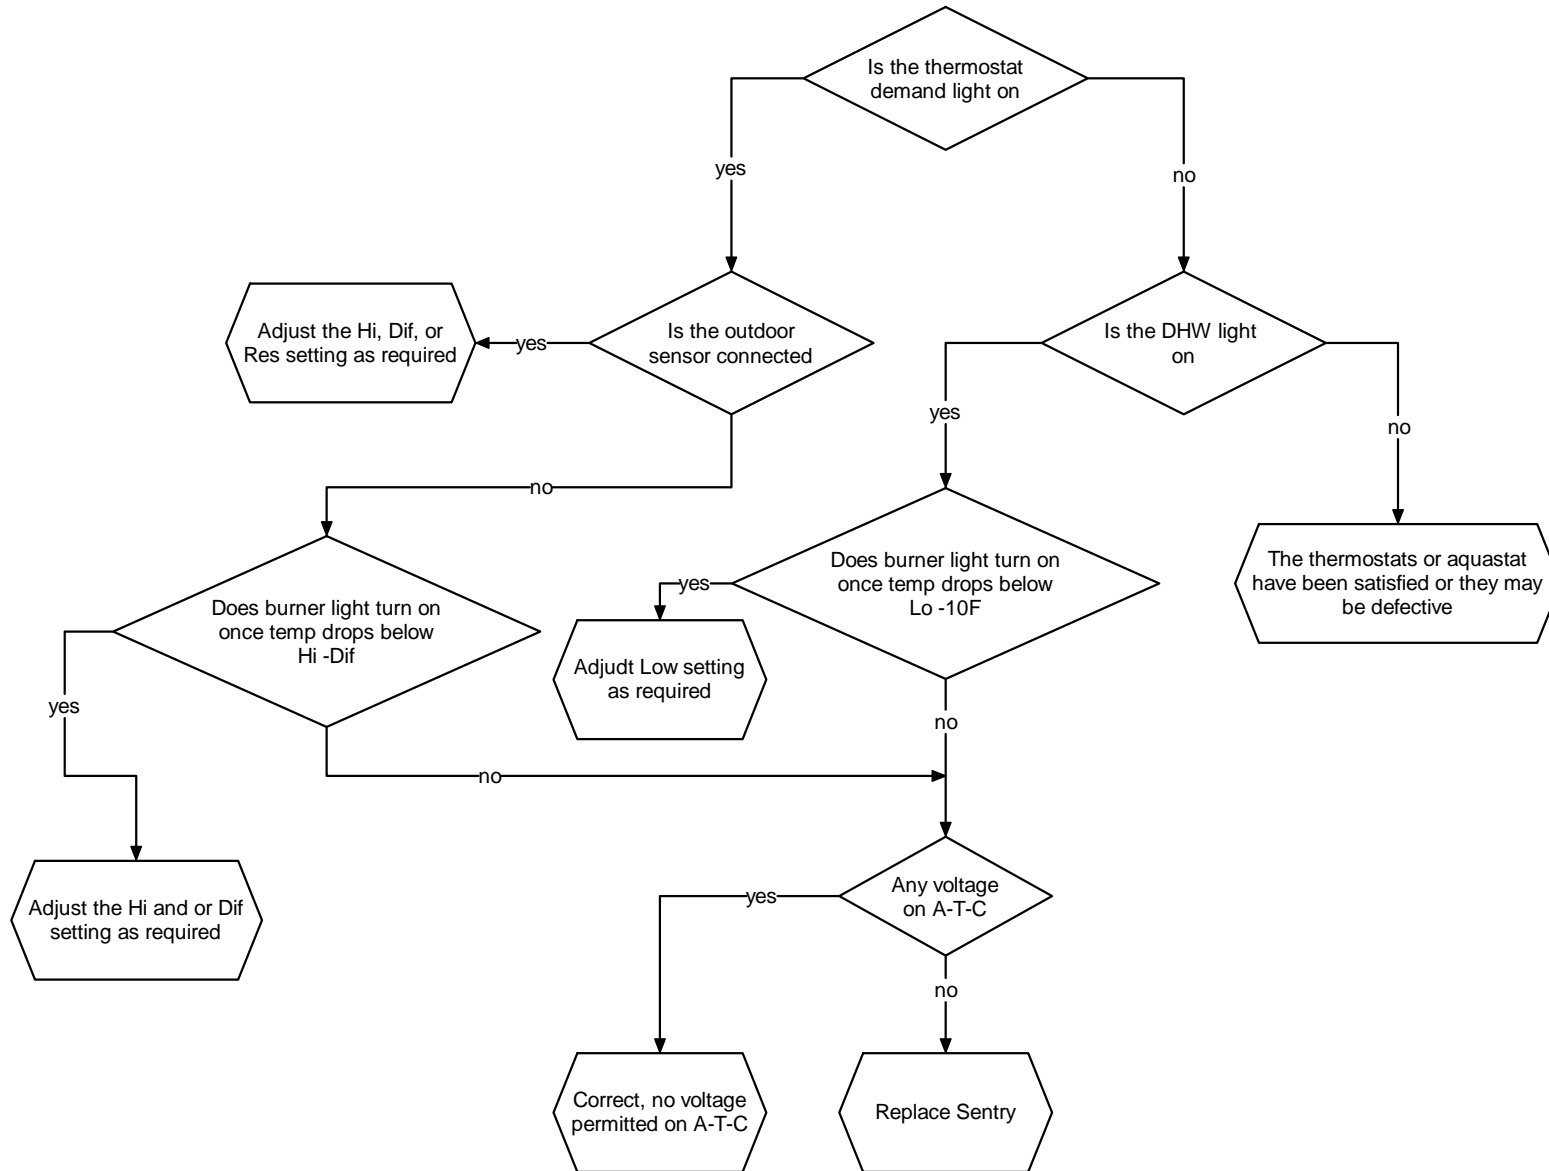

ASC Error on Sentry

Model : Trinity
Version: T
Sentry : T1.0 to T2.0

ASO Error on Sentry

Model : Trinity
Version: T
Sentry : T1.0 to T2.0

Boiler Bangs Or Hisses

Model : Trinity
Version: T
Sentry : T1.0 to T2.0

Burner & Sentry LED off

Sentry display Goes Blank

Model : Trinity
Version: T
Sentry : T1.0 to T2.0

Model : Trinity
Version: T
Sentry : T1.0 to T2.0

ER1 & ER2 Sentry

Model : Trinity
Version: T
Sentry : T1.0 to T2.0

ER3 on Sentry

ER5 on Sentry

Model : Trinity
Version: T
Sentry : T1.0 to T2.0

Ignition Sequence Not Activating (No Error)

Model : Trinity
Version: T
Sentry : T1.0 to T2.0

Model : Trinity
Version:T
Sentry : T1.0 toT2.0

Boiler lights rough

Sentry locks up

Model : Trinity
Version:T
Sentry : T1.0 to T2.0