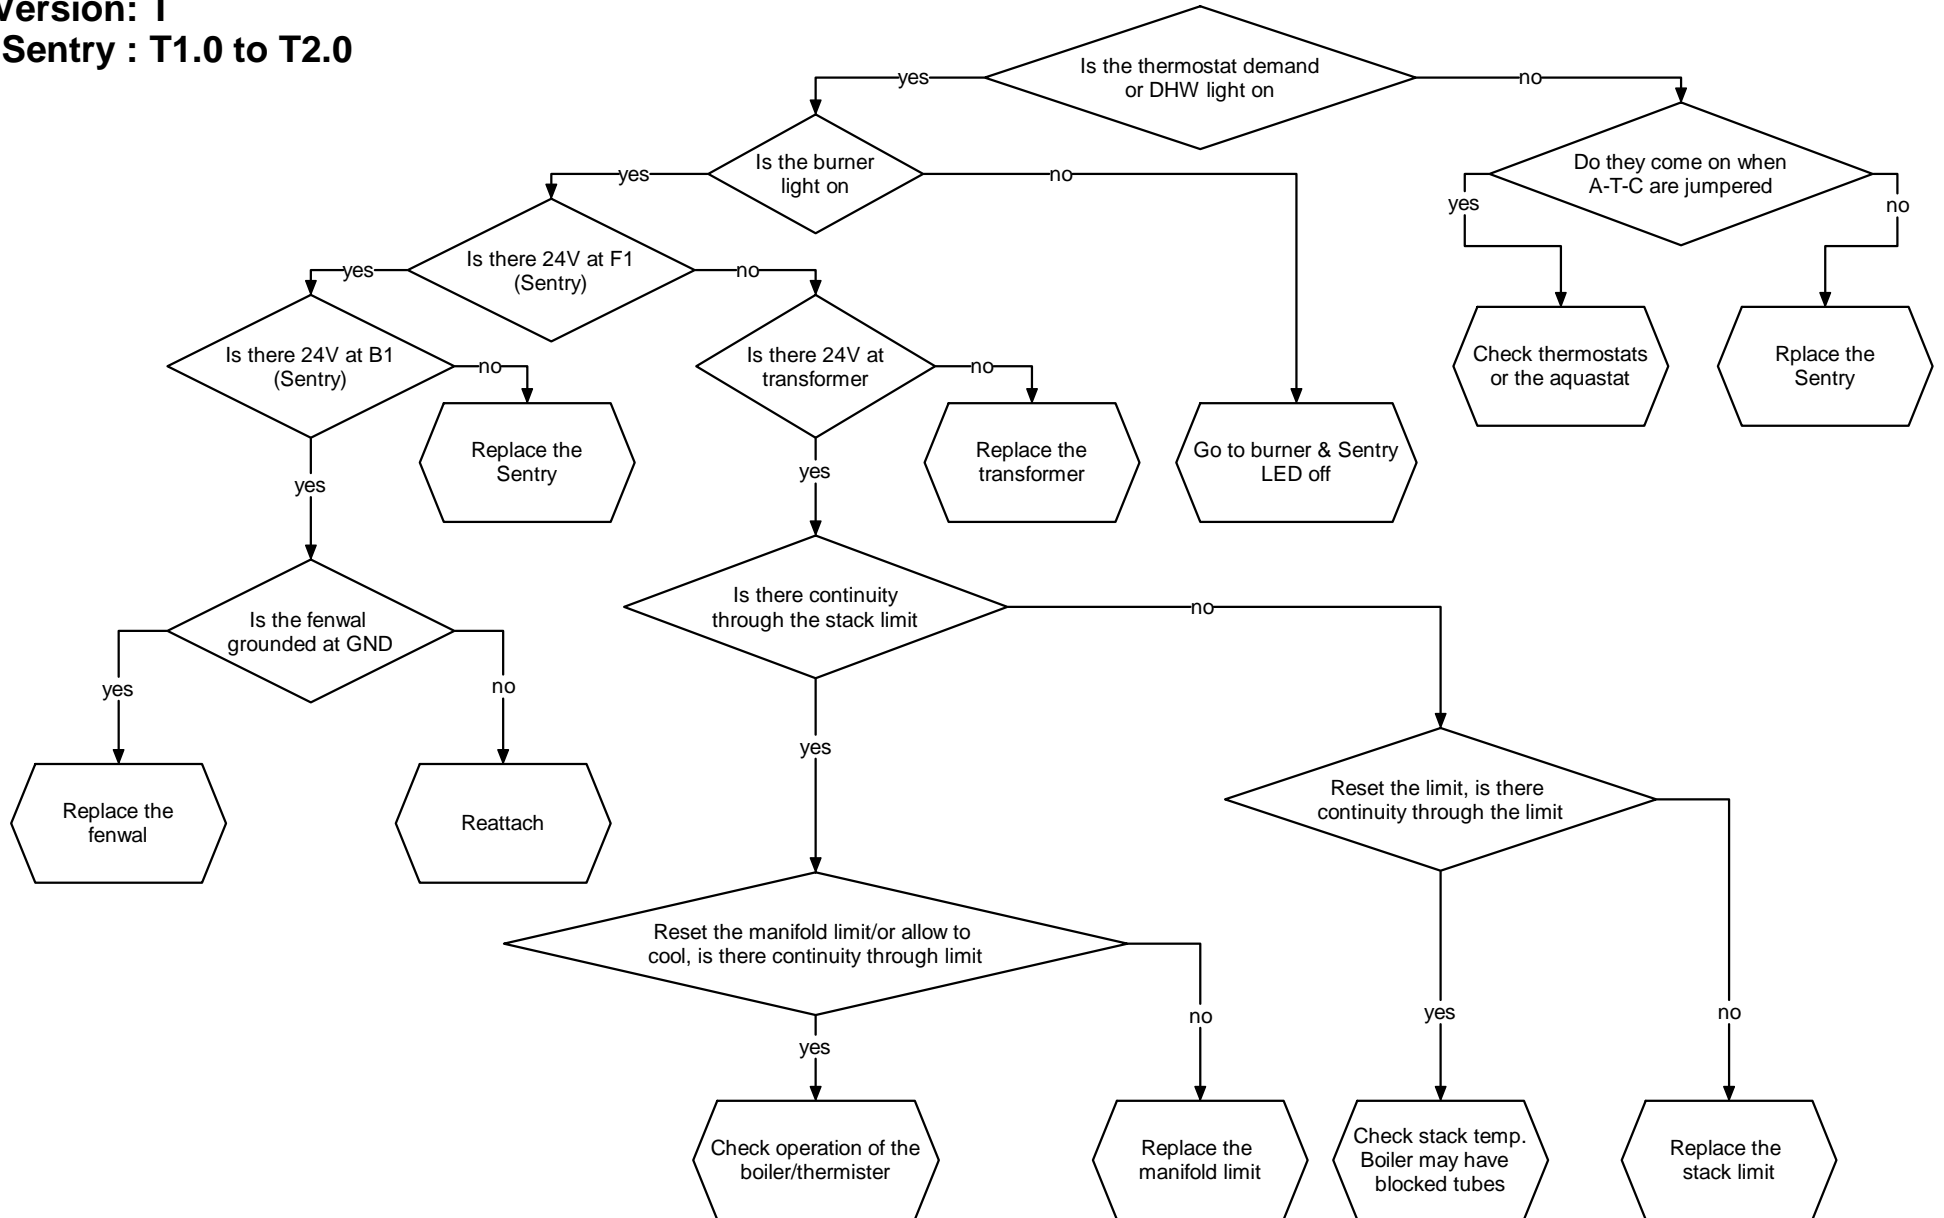

Burner & Sentry LED off

Sentry display Goes Blank

Model : Trinity
Version: T
Sentry : T1.0 to T2.0

Model : Trinity
Version: T
Sentry : T1.0 to T2.0

ER1 & ER2 Sentry

Model : Trinity
Version: T
Sentry : T1.0 to T2.0

ER3 on Sentry

ER5 on Sentry

Model : Trinity
Version: T
Sentry : T1.0 to T2.0

Ignition Sequence Not Activating (No Error)

Model : Trinity
Version: T
Sentry : T1.0 to T2.0

Model : Trinity
Version:T
Sentry : T1.0 toT2.0

Boiler lights rough

Sentry locks up

Model : Trinity
Version:T
Sentry : T1.0 to T2.0