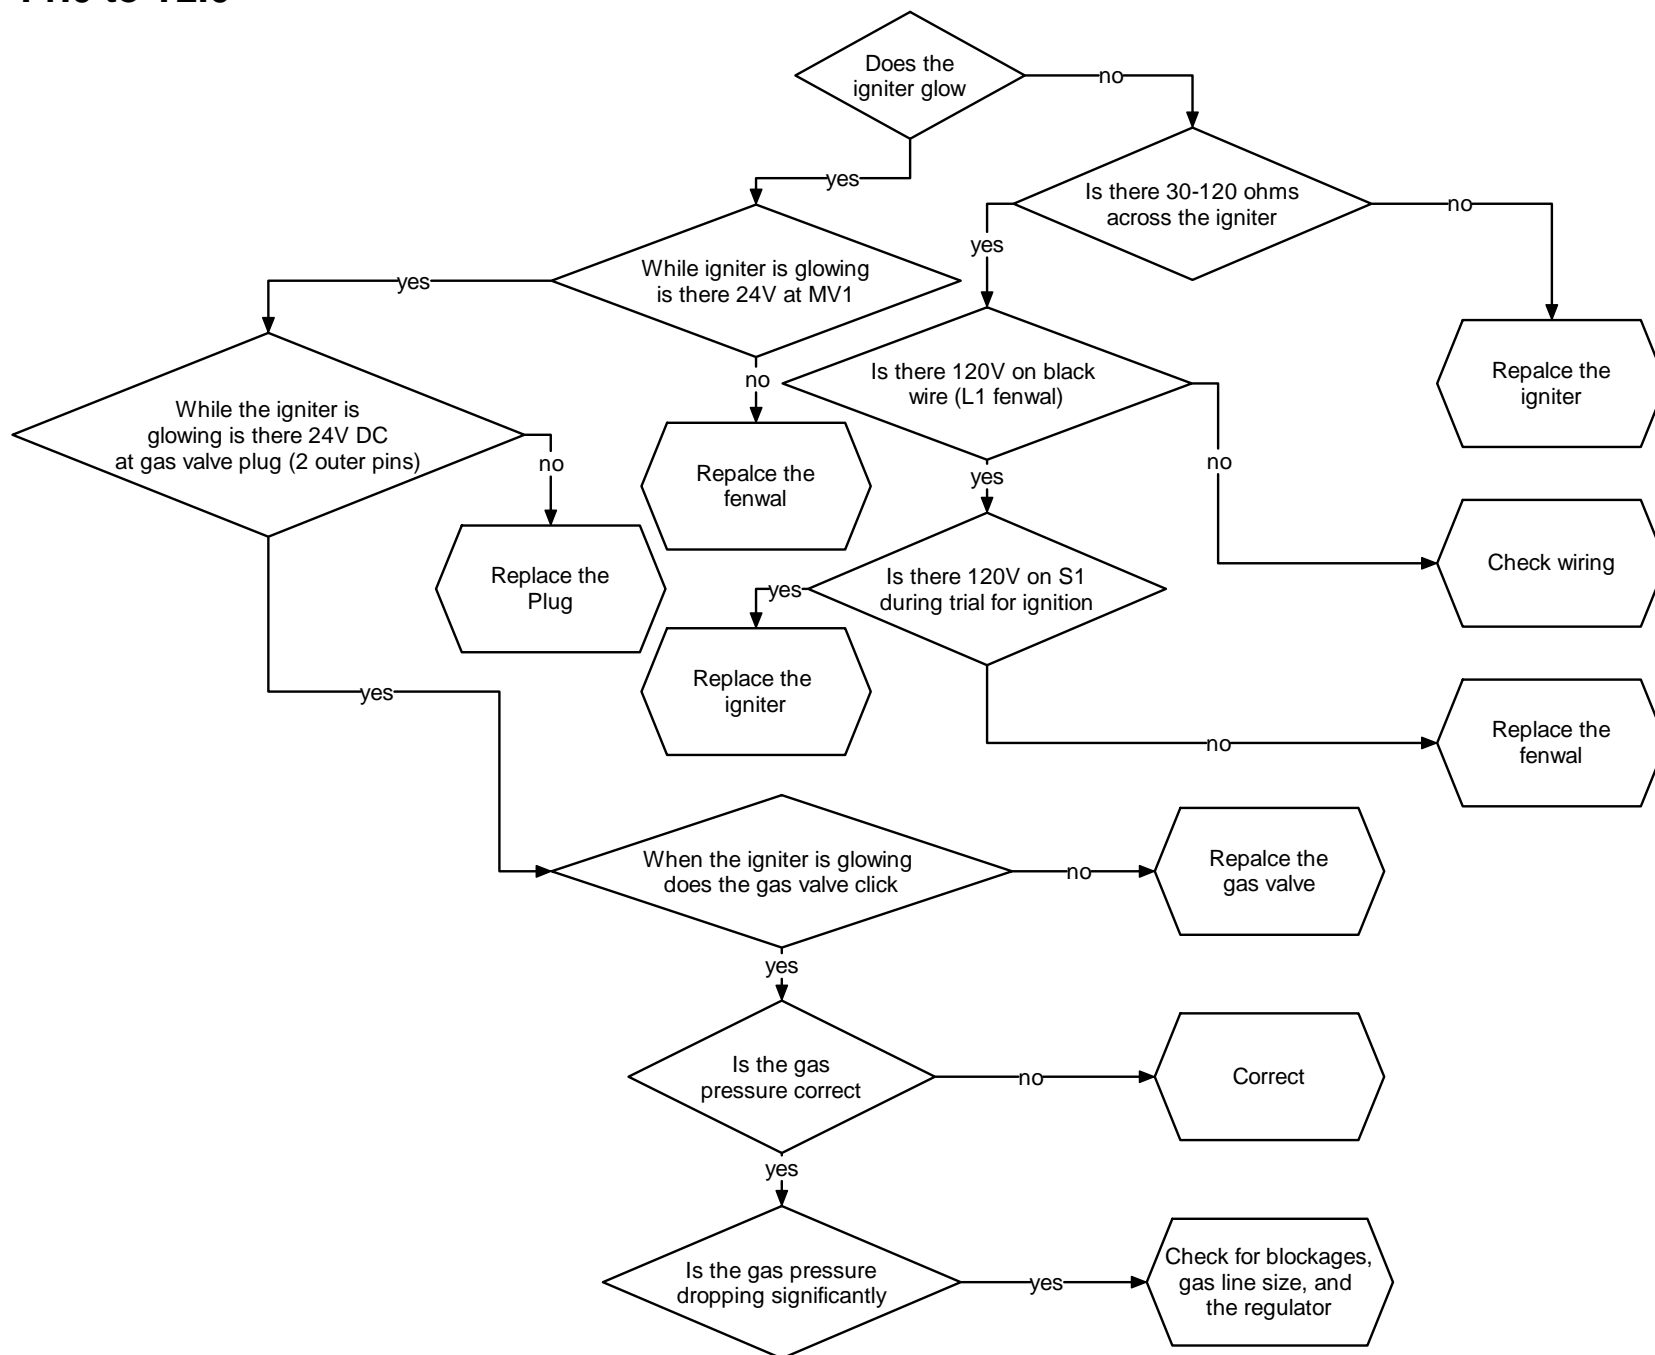

Model : Trinity
Version: T
Sentry : T1.0 to T2.0

Fenwal 3 Flash Error A

Ignition Lockout

Model : Trinity
Version: T
Sentry : T1.0 to T2.0

Fenwal 3 Flash Error B

Ignition Lockout

Model : Trinity
Version: T
Sentry : T1.0 toT2.0

Burner & Sentry LED off

Sentry display Goes Blank

Model : Trinity
Version: T
Sentry : T1.0 to T2.0

Model : Trinity
Version: T
Sentry : T1.0 to T2.0

ER1 & ER2 Sentry

Model : Trinity
Version: T
Sentry : T1.0 to T2.0

ER3 on Sentry

ER5 on Sentry

Model : Trinity
Version: T
Sentry : T1.0 to T2.0

Ignition Sequence Not Activating (No Error)

Model : Trinity
Version: T
Sentry : T1.0 to T2.0

Model : Trinity
Version:T
Sentry : T1.0 toT2.0

Boiler lights rough

Sentry locks up

Model : Trinity
Version:T
Sentry : T1.0 to T2.0