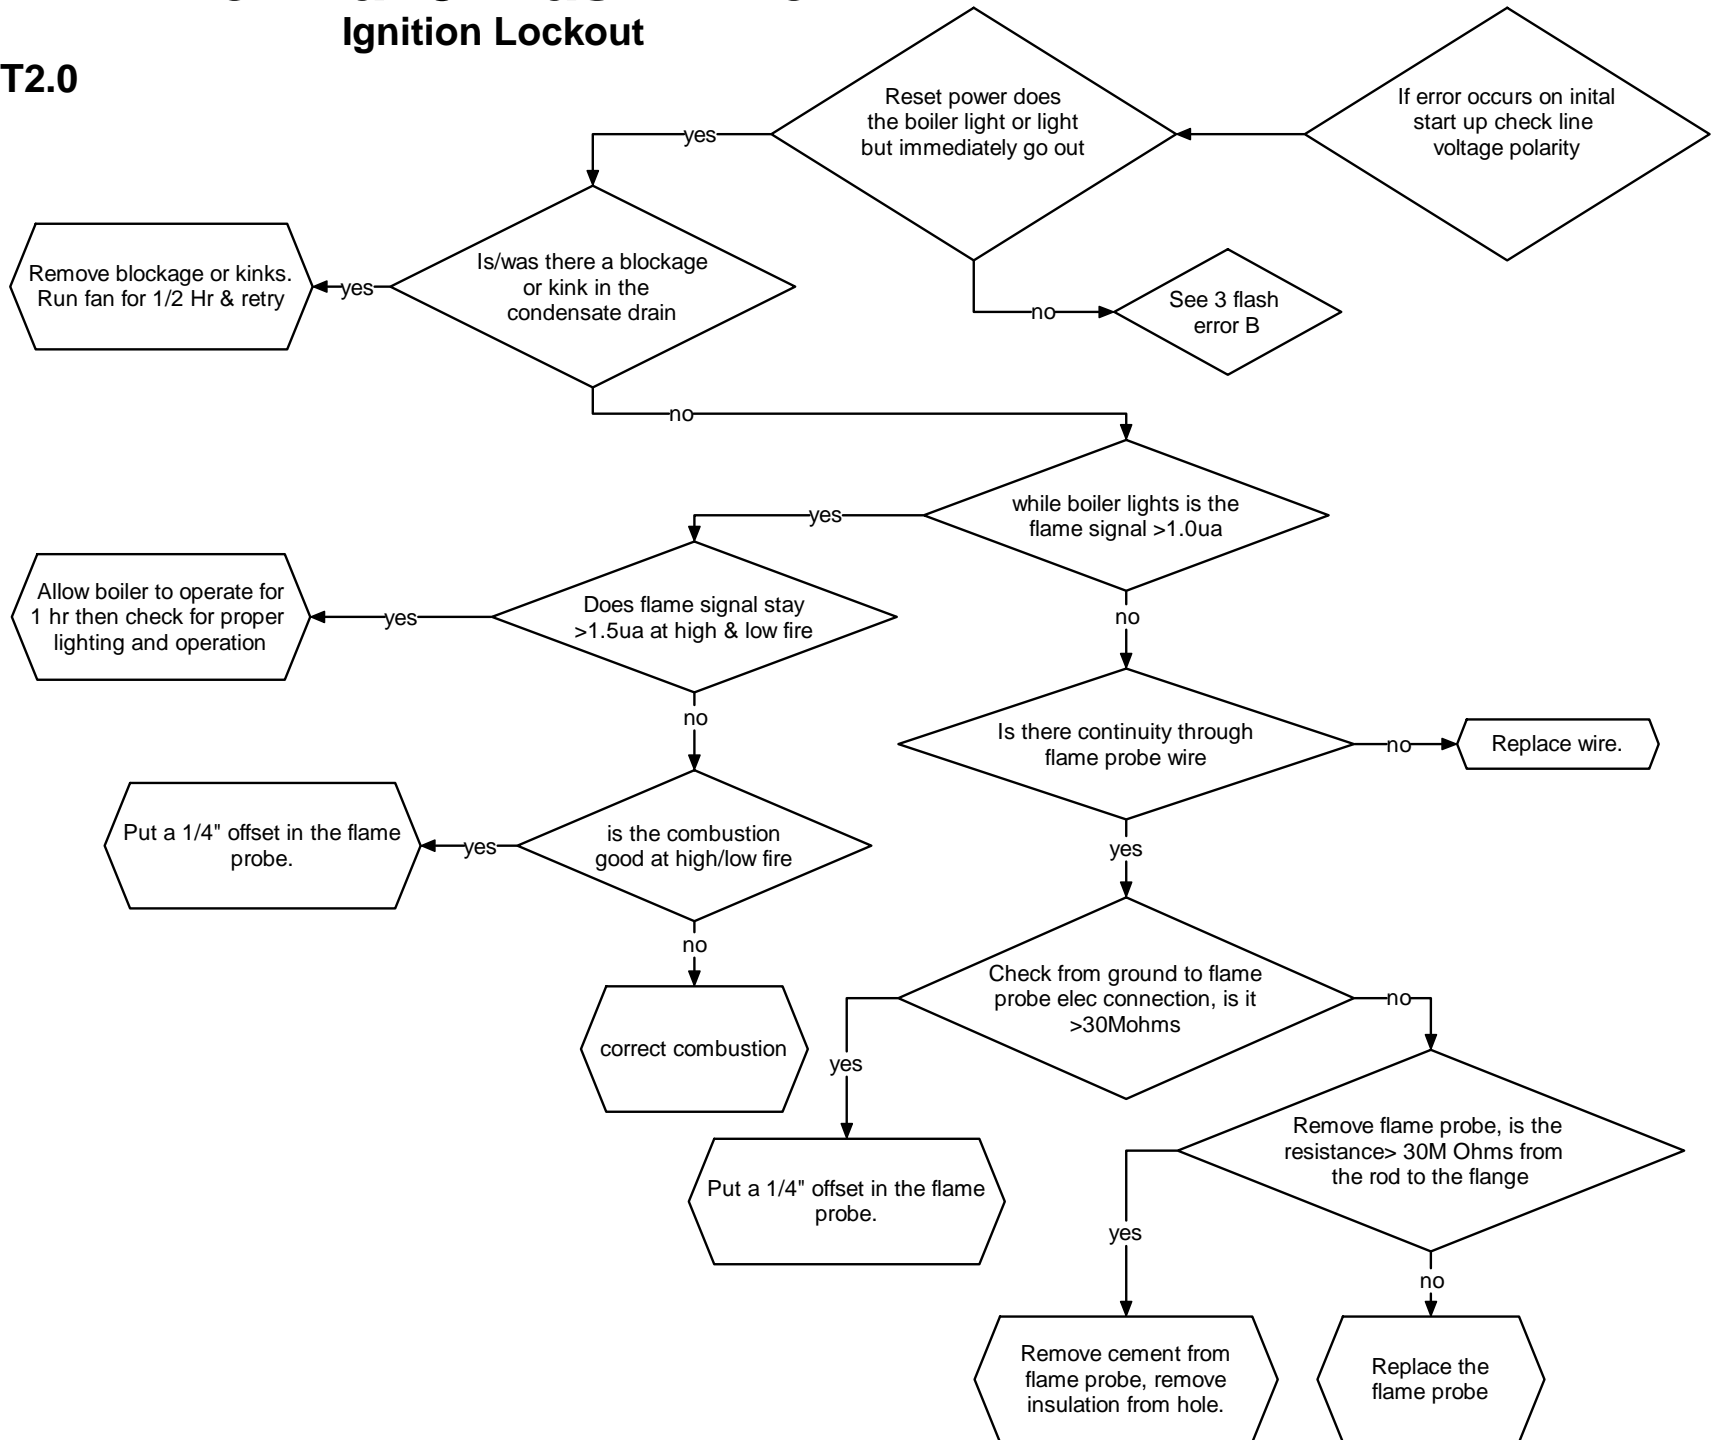

Model : Trinity
Version: T
Sentry : T1.0 to T2.0

Fenwal 3 Flash Error A

Ignition Lockout

Model : Trinity
Version: T
Sentry : T1.0 to T2.0

Fenwal 3 Flash Error B

Ignition Lockout

Model : Trinity
Version: T
Sentry : T1.0 toT2.0

ASC Error on Sentry

Model : Trinity
Version: T
Sentry : T1.0 to T2.0

ASO Error on Sentry

Model : Trinity
Version: T
Sentry : T1.0 to T2.0

Boiler Bangs Or Hisses

Model : Trinity
Version: T
Sentry : T1.0 to T2.0

Burner & Sentry LED off

Sentry display Goes Blank

Model : Trinity
Version: T
Sentry : T1.0 to T2.0

Model : Trinity
Version: T
Sentry : T1.0 to T2.0

ER1 & ER2 Sentry

Model : Trinity
Version: T
Sentry : T1.0 to T2.0

Boiler lights rough

Sentry locks up

Model : Trinity
Version:T
Sentry : T1.0 to T2.0