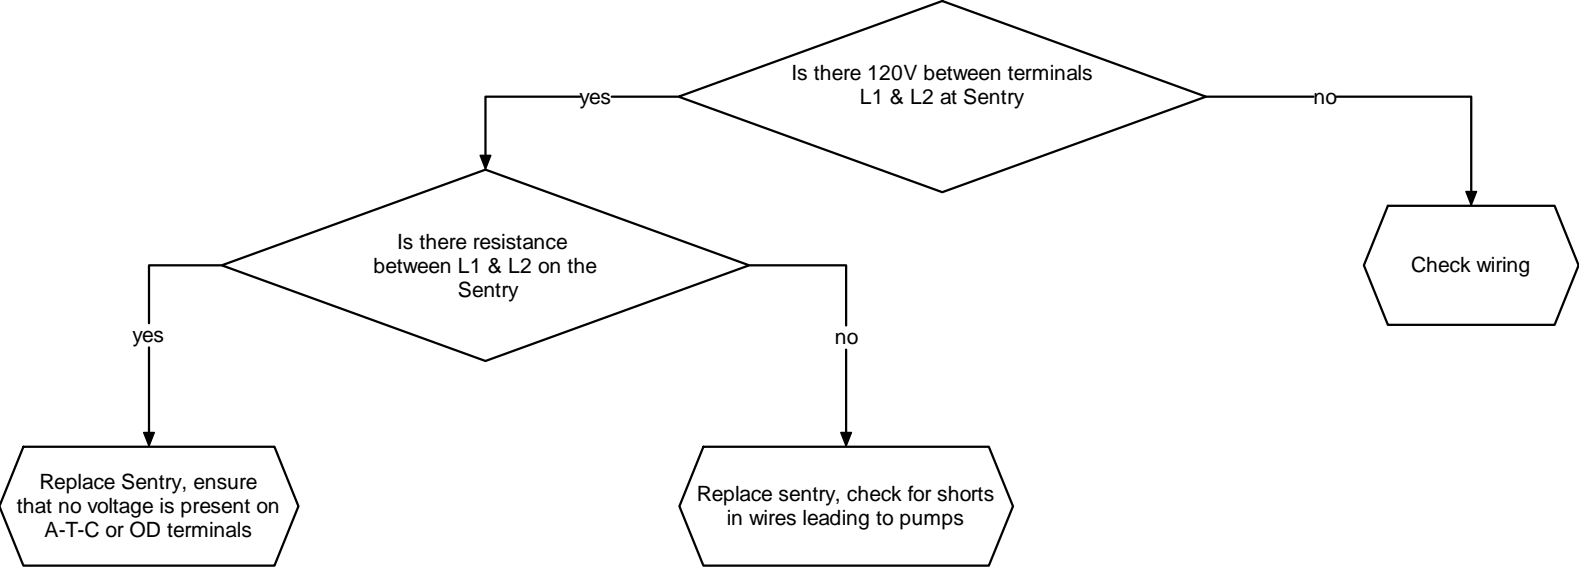

ASC Error on Sentry

Model : Trinity
Version: T
Sentry : T1.0 to T2.0

ASO Error on Sentry

Model : Trinity
Version: T
Sentry : T1.0 to T2.0

Boiler Bangs Or Hisses

Model : Trinity
Version: T
Sentry : T1.0 to T2.0

Burner & Sentry LED off

Sentry display Goes Blank

Model : Trinity
Version: T
Sentry : T1.0 to T2.0

Model : Trinity
Version: T
Sentry : T1.0 to T2.0

ER1 & ER2 Sentry

Model : Trinity
Version: T
Sentry : T1.0 to T2.0

ER3 on Sentry

ER5 on Sentry

Model : Trinity
Version: T
Sentry : T1.0 to T2.0

Ignition Sequence Not Activating (No Error)

Model : Trinity
Version: T
Sentry : T1.0 to T2.0

Model : Trinity
Version:T
Sentry : T1.0 toT2.0