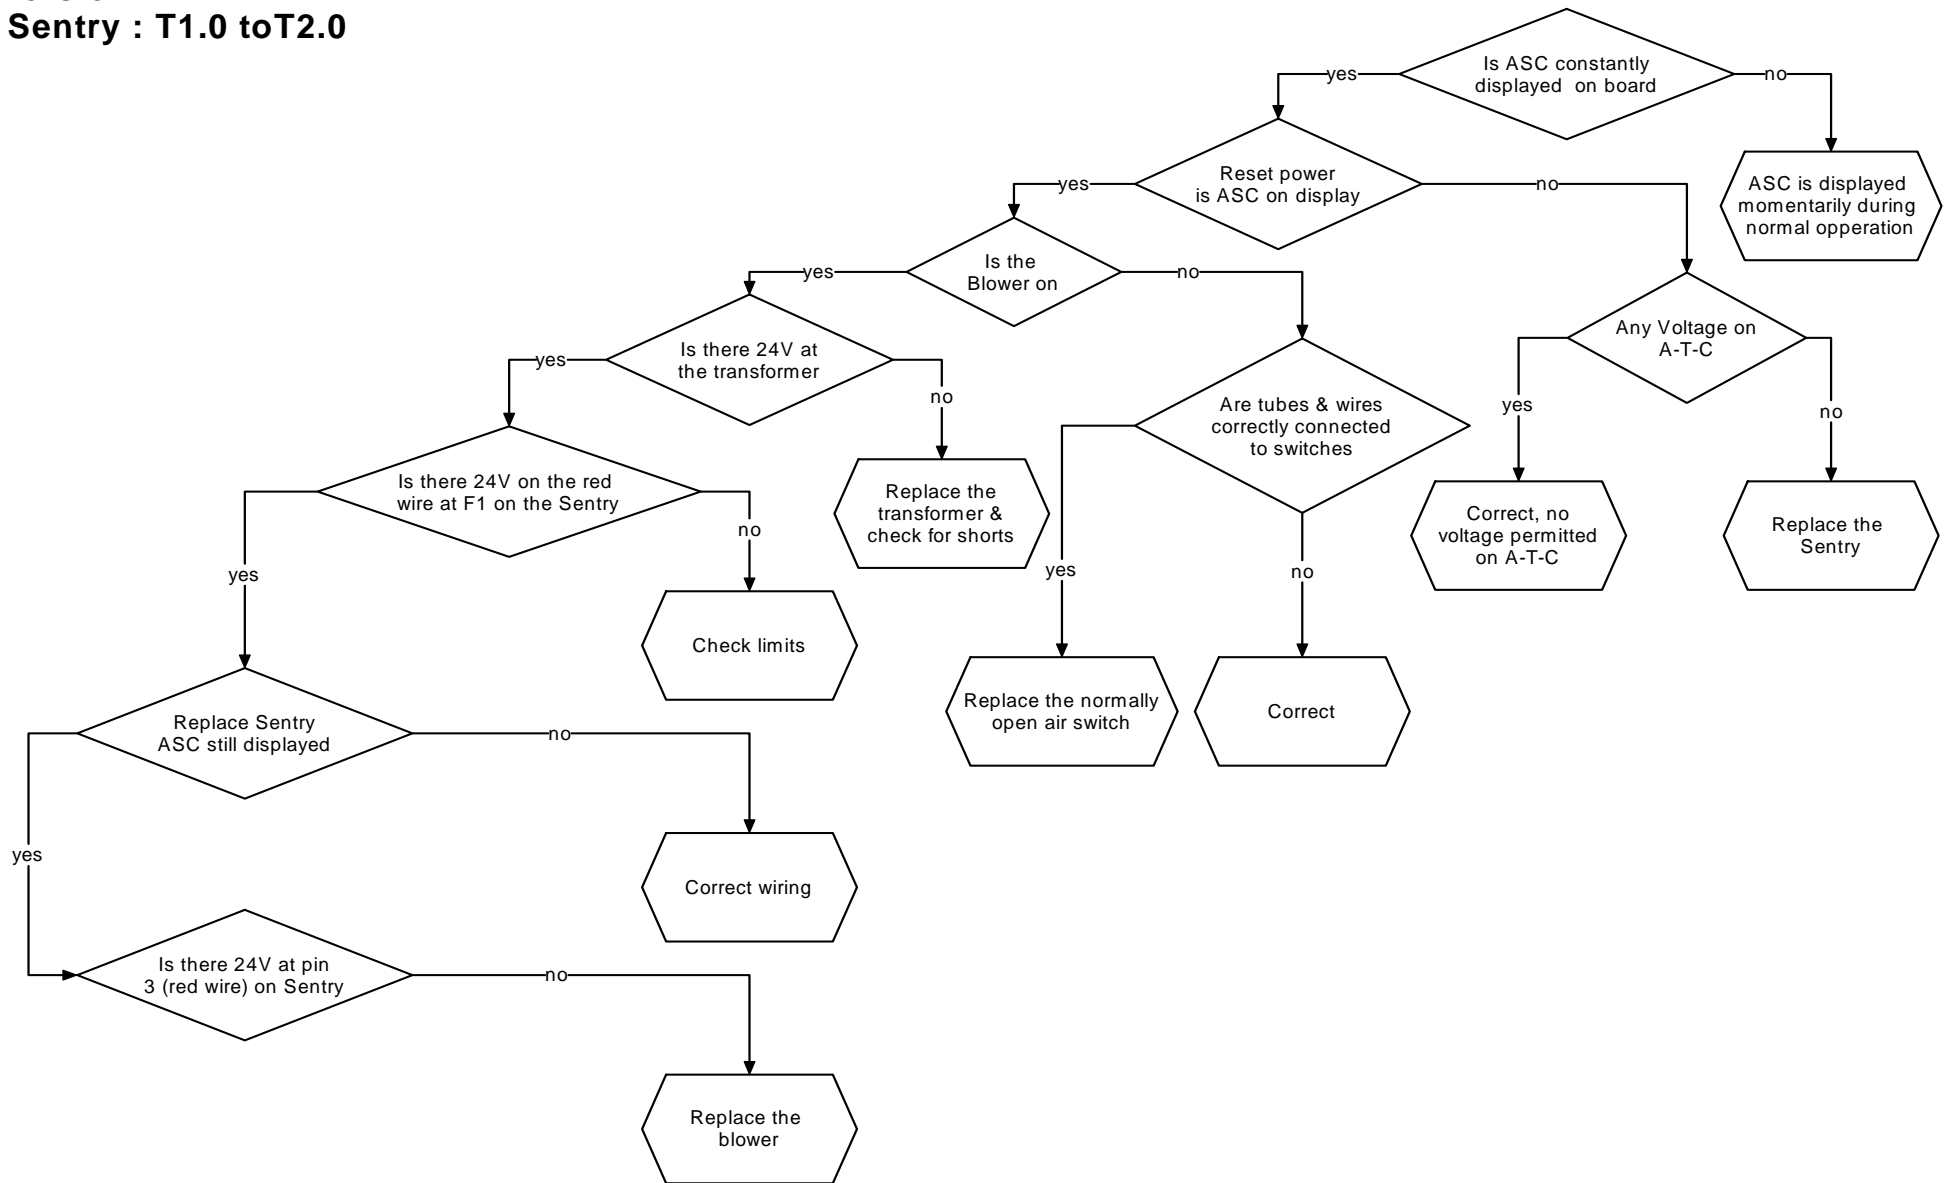

Model : Trinity
Version: T
Sentry : T1.0 toT2.0

ASC Error on Sentry