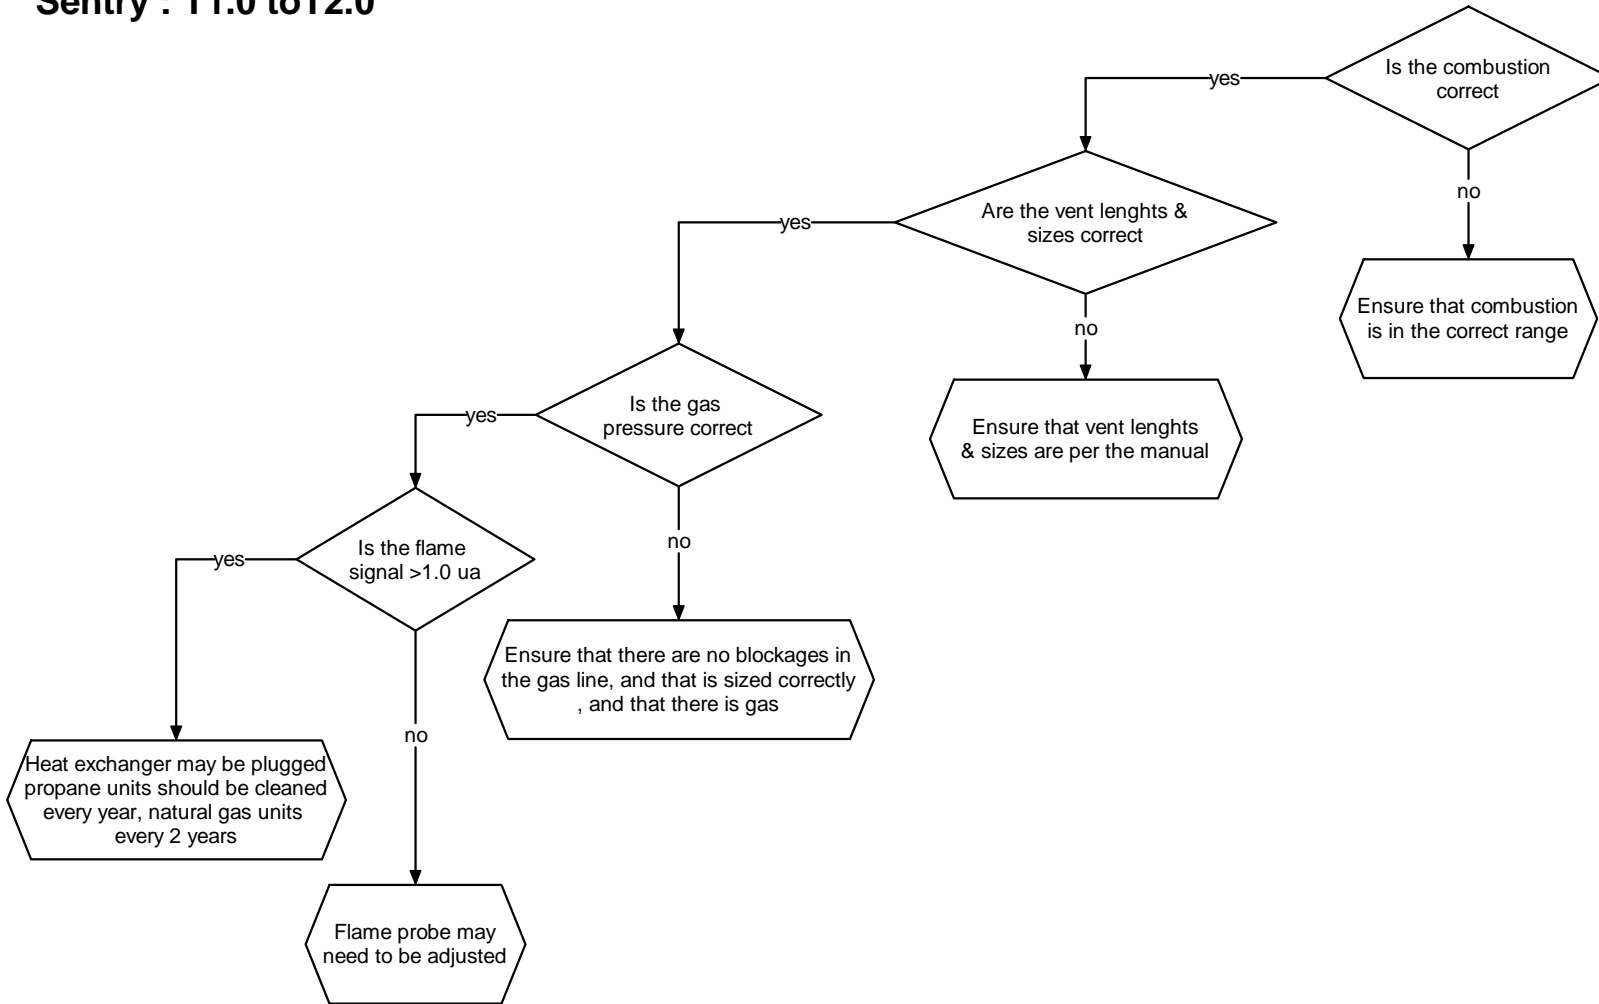

Burner & Sentry LED off

Sentry display Goes Blank

Model : Trinity
Version: T
Sentry : T1.0 to T2.0

Model : Trinity
Version: T
Sentry : T1.0 to T2.0

ER1 & ER2 Sentry

Model : Trinity
Version: T
Sentry : T1.0 to T2.0

ER3 on Sentry

ER5 on Sentry

Model : Trinity
Version: T
Sentry : T1.0 to T2.0

Ignition Sequence Not Activating (No Error)

Model : Trinity
Version: T
Sentry : T1.0 to T2.0

Model : Trinity
Version:T
Sentry : T1.0 toT2.0

Boiler lights rough

Sentry locks up

Model : Trinity
Version:T
Sentry : T1.0 to T2.0