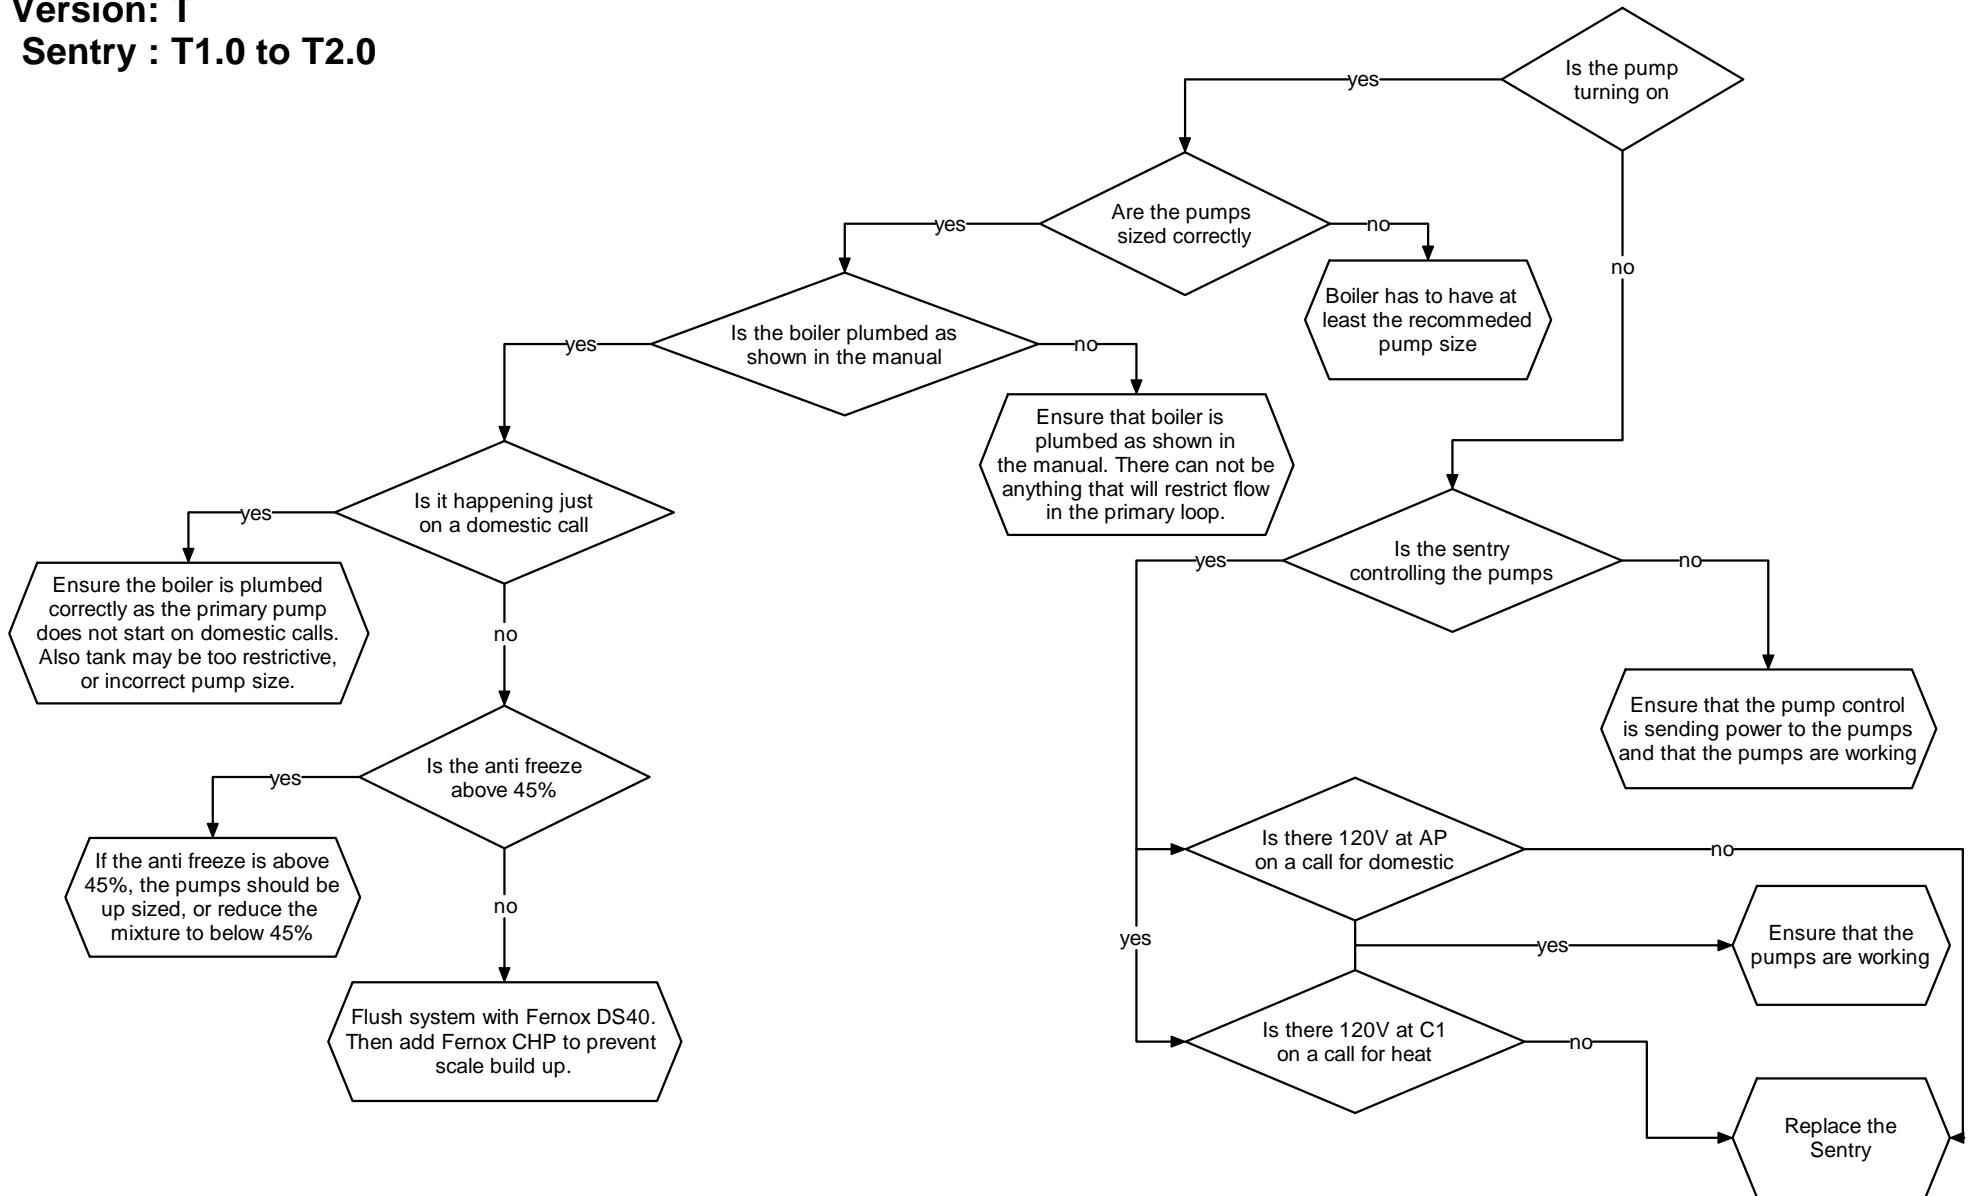

Model : Trinity
Version: T
Sentry : T1.0 to T2.0

Boiler Bangs Or Hisses